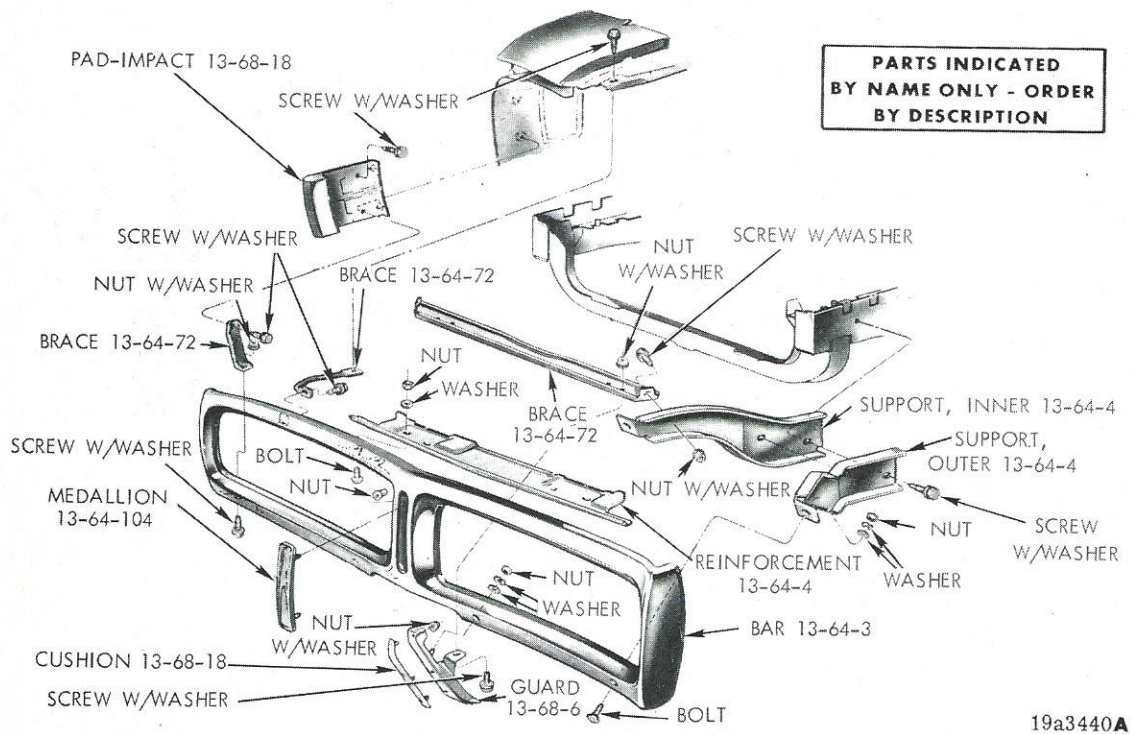

REAR BUMPER - SATELLITE AND CORONET STATION WAGON

FRONT BUMPER - CORONET 2 D., 2 D. H. T. AND FASTBACK