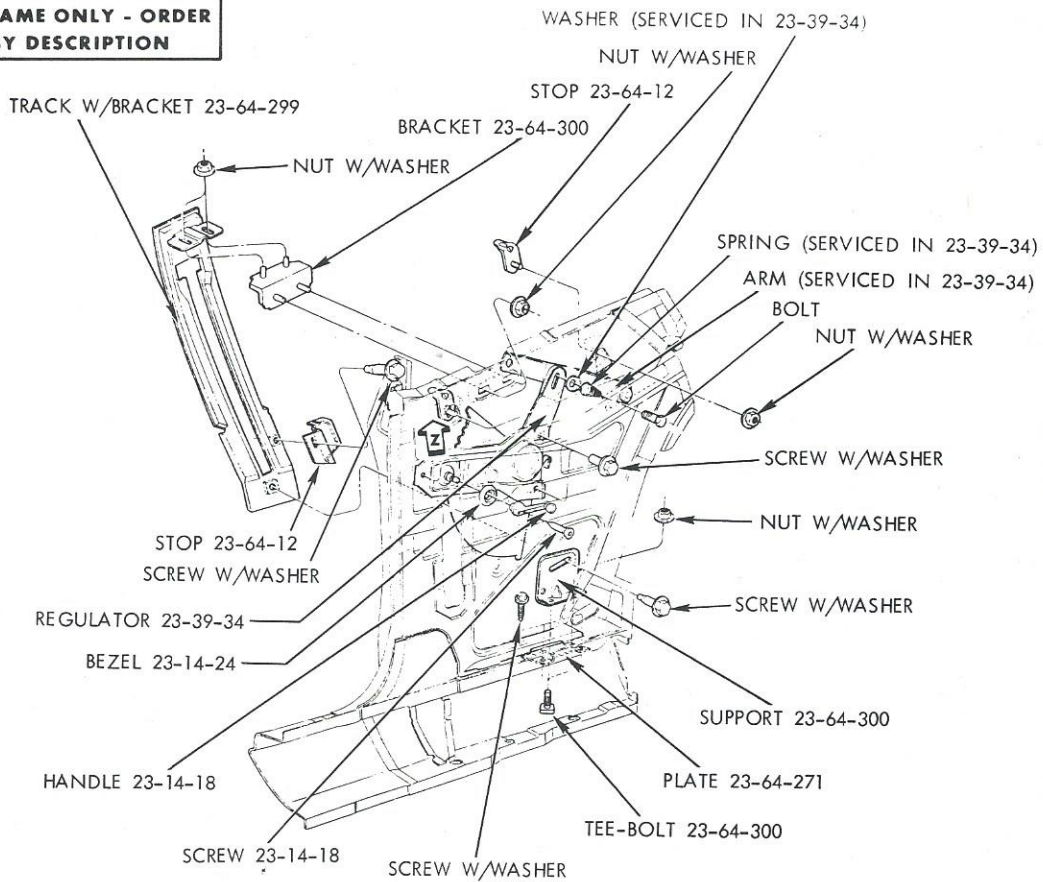

**PARTS INDICATED
BY NAME ONLY - ORDER
BY DESCRIPTION**

19a3705 A

QUARTER INSIDE PANEL - SATELLITE AND CORONET
2 DOOR HARDTOP AND FASTBACK