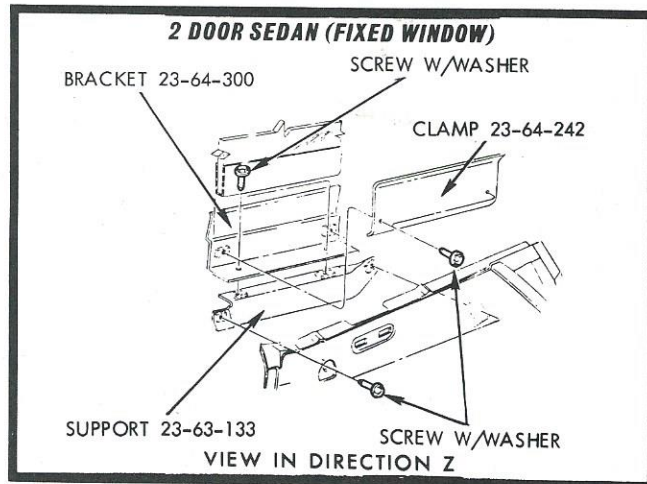

**PARTS INDICATED
BY NAME ONLY - ORDER
BY DESCRIPTION**

19a3705 A

QUARTER INSIDE PANEL - SATELLITE AND CORONET
2 DOOR HARDTOP AND FASTBACK