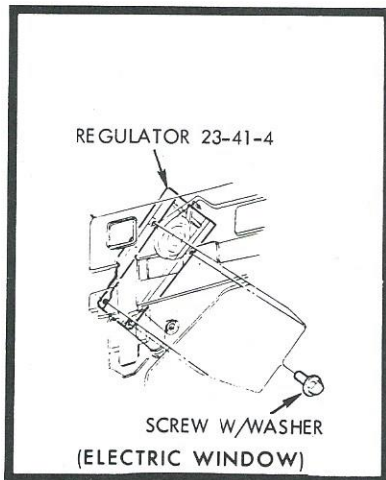

**PARTS INDICATED
BY NAME ONLY - ORDER
BY DESCRIPTION**

19a3705 A

QUARTER INSIDE PANEL - SATELLITE AND CORONET
2 DOOR HARDTOP AND FASTBACK